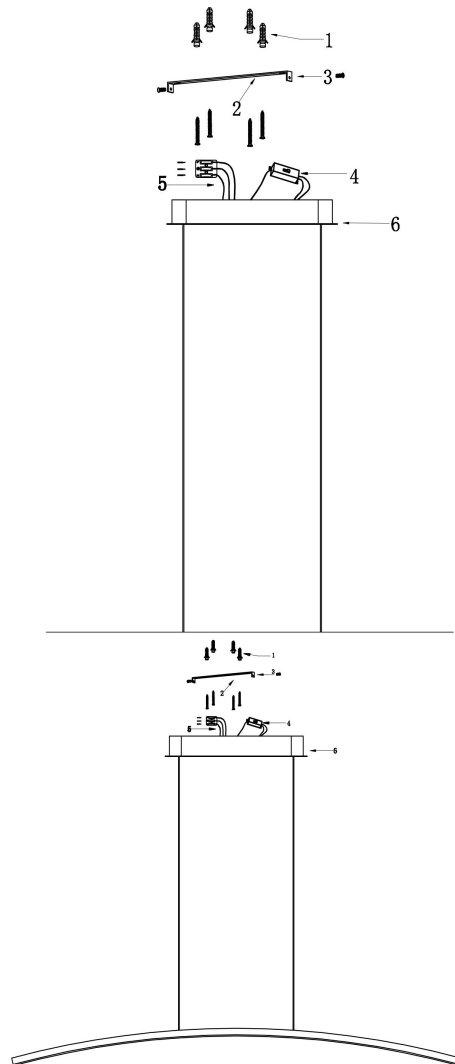

## MOD243PL-L18BSK

MAX 15W  
1 150 Lumen

Model: MOD243PL-L18BSK

Collection: Modern

Series: Light Reflection

Pendant Lamps

This product contains a light source of the energy efficiency class G