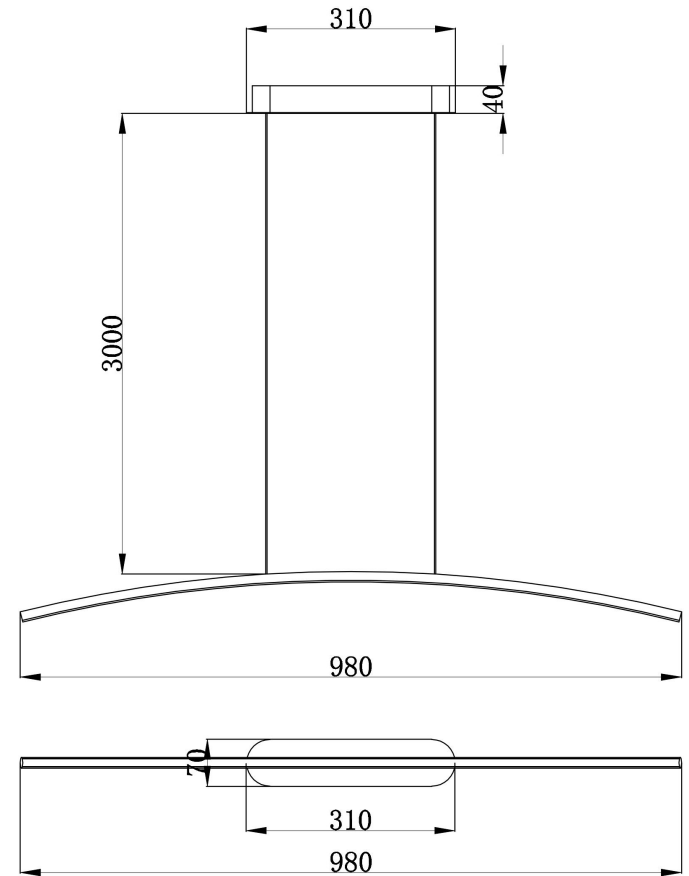

## MOD243PL-L18BSK

MAX 15W  
1 150 Lumen

Model: MOD243PL-L18BSK

Collection: Modern

Series: Light Reflection

Pendant Lamps

This product contains a light source of the energy efficiency class G