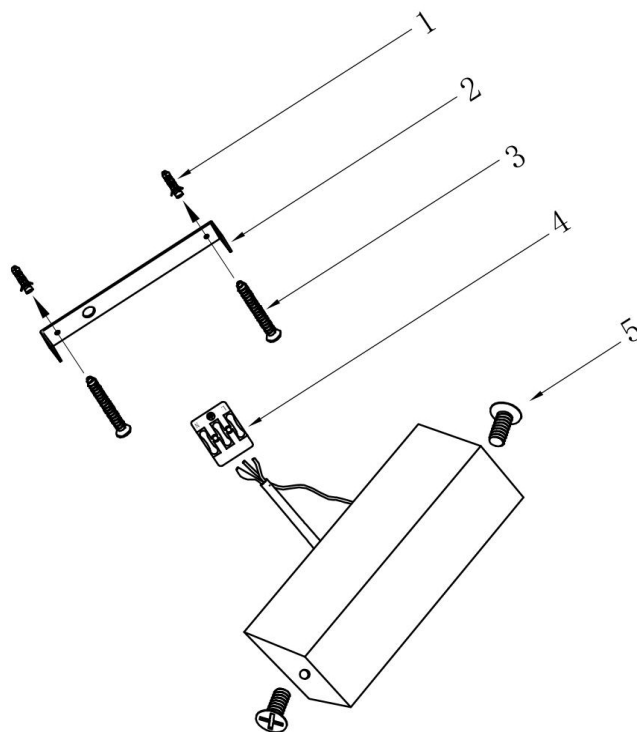

Instruction

MOD179WL-L22W4K

MAX 23W
800 Lumen

Model: MOD179WL-L22W4K

Collection: Modern

Series: Skyline

Wall Lamps

This product contains a light source of the energy efficiency class G