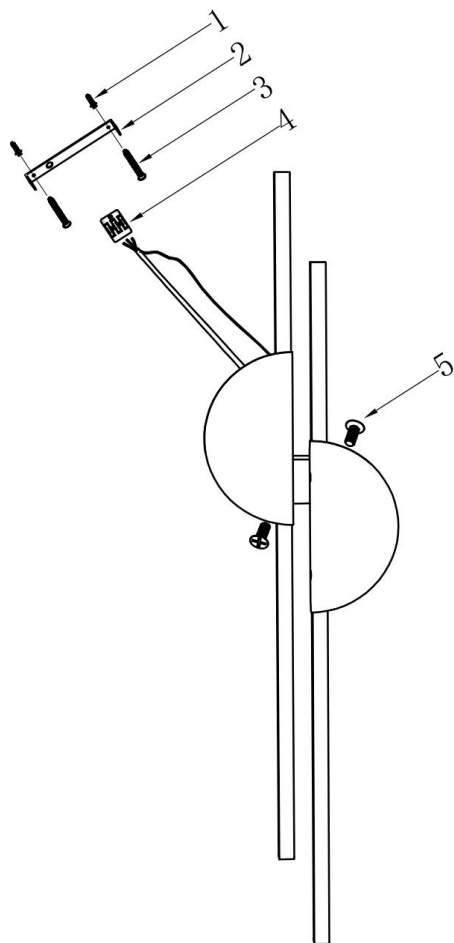

Instruction

MOD179WL-L22W4K

MAX 23W
800 Lumen

Model: MOD179WL-L22W4K

Collection: Modern

Series: Skyline

Wall Lamps

This product contains a light source of the energy efficiency class G