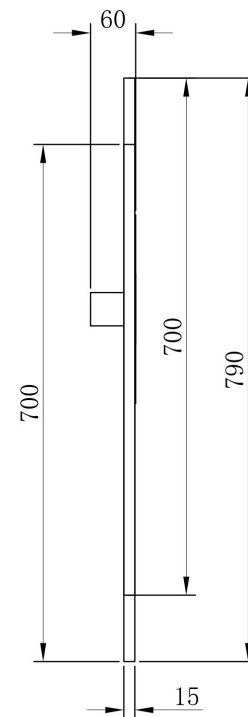

Instruction

MOD179WL-L22W4K

MAX 23W
800 Lumen

Model: MOD179WL-L22W4K

Collection: Modern

Series: Skyline

Wall Lamps

This product contains a light source of the energy efficiency class G