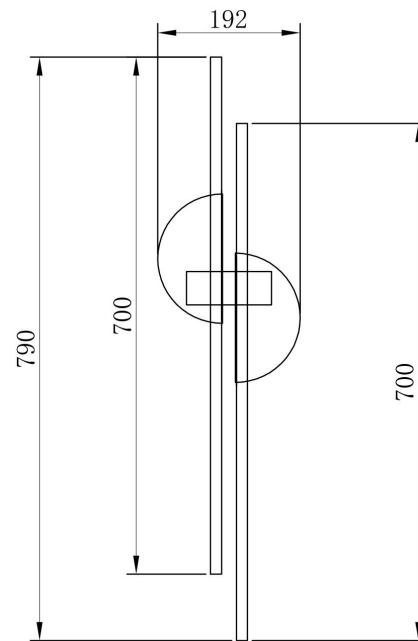

Instruction

MOD179WL-L22W4K

MAX 23W
800 Lumen

Model: MOD179WL-L22W4K

Collection: Modern

Series: Skyline

Wall Lamps

This product contains a light source of the energy efficiency class G