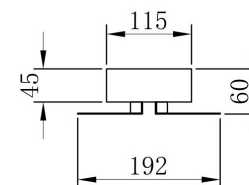

Instruction

MOD179WL-L22W4K

MAX 23W
800 Lumen

Model: MOD179WL-L22W4K

Collection: Modern

Series: Skyline

Wall Lamps

This product contains a light source of the energy efficiency class G