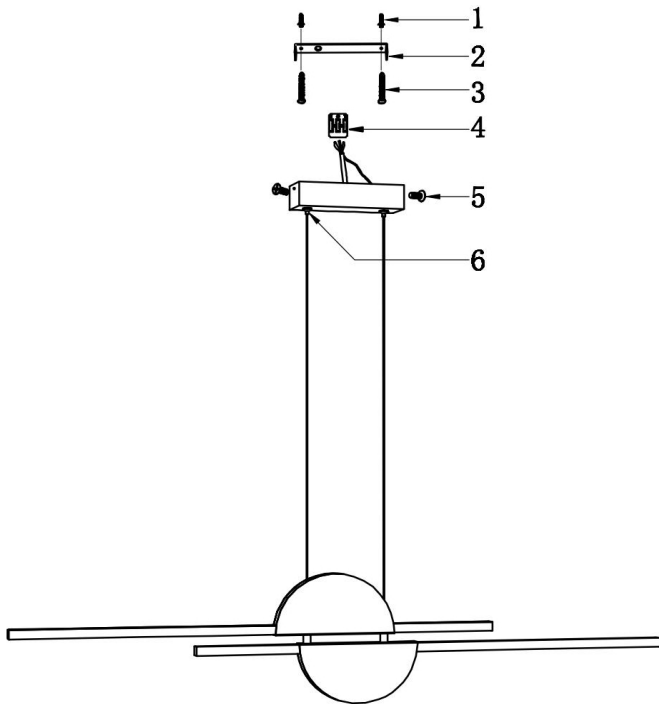

Instruction

MOD179PL-L26W4K

MAX 26W
900 Lumen

Model: MOD179PL-L26W4K

Collection: Modern

Series: Skyline

Pendant Lamps

This product contains a light source of the energy efficiency class G