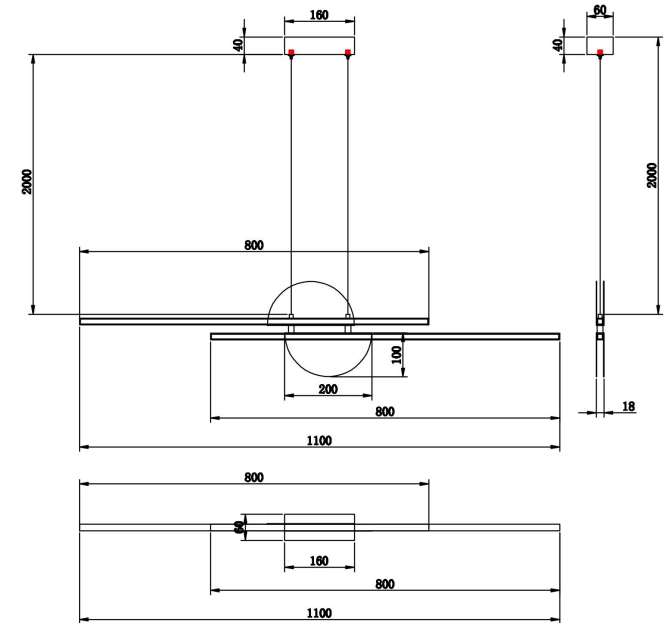

Instruction

MOD179PL-L26W4K

MAX 26W
900 Lumen

Model: MOD179PL-L26W4K

Collection: Modern

Series: Skyline

Pendant Lamps

This product contains a light source of the energy efficiency class G