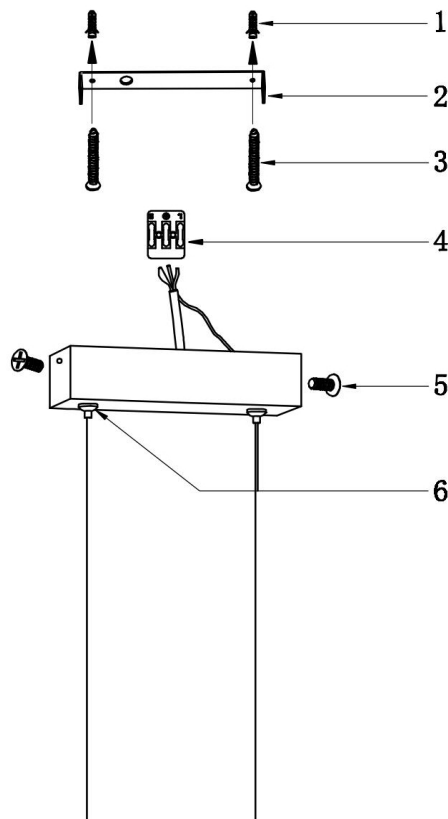

Instruction

MOD179PL-L26W4K

MAX 26W
900 Lumen

Model: MOD179PL-L26W4K

Collection: Modern

Series: Skyline

Pendant Lamps

This product contains a light source of the energy efficiency class G