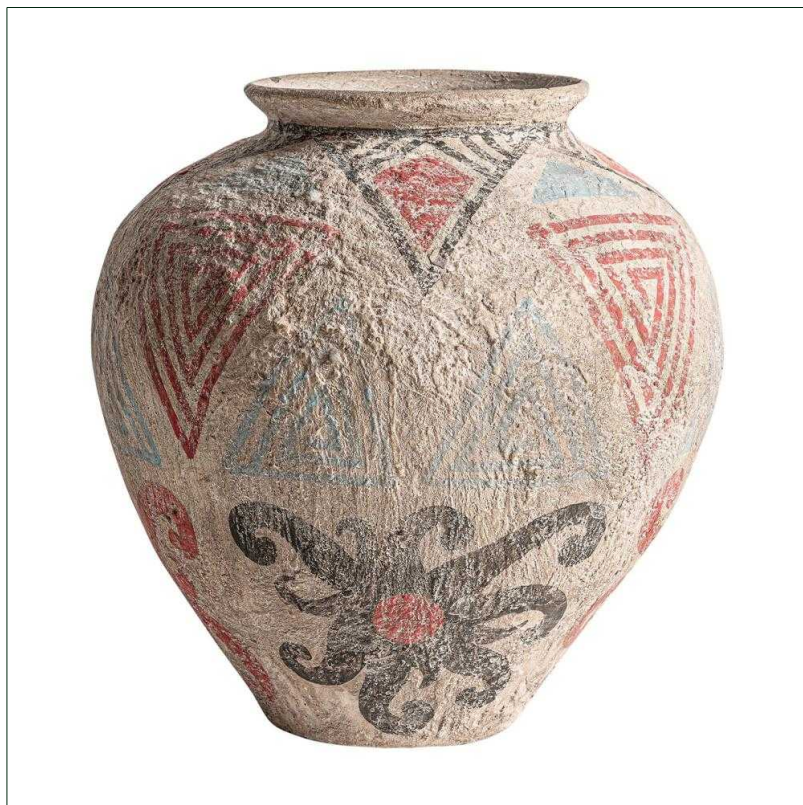

## Ref. 34209 DIDAC VASE

### UNIQUE PIECE

### COMPOSITION

Terracotta