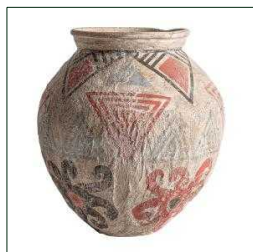

Packaging	Type	Units/Box	Content	Volume	Length	Wide	High	Weigth (Kg)
	CARTON	1	PRODUCT	0.0968	44	44	50	11,9