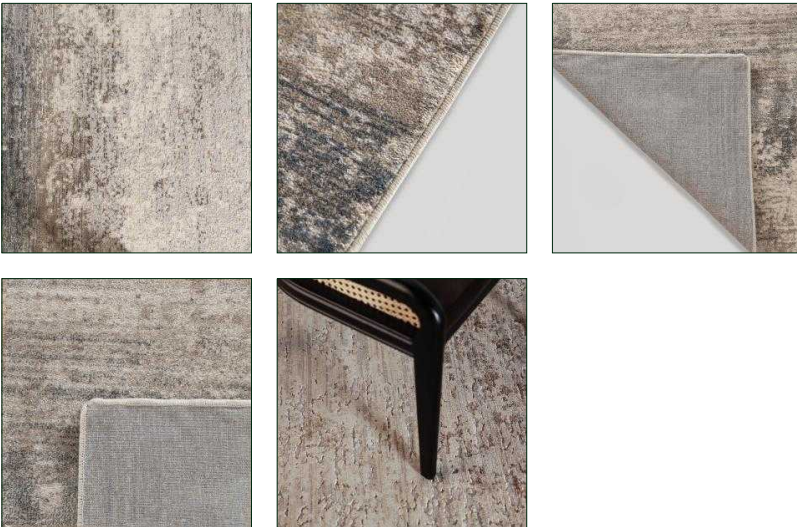

Ref. 33339 TANIT CARPET

COMPOSITION

Viscose combined with polyester.

DIMENSIONS

Measurements (length x width x height):  
340 x 240 x 1 cm.

Weight:  
12,9 kg.

Packaging	Type	Units/Box	Content	Volume	Length	Wide	High	Weigth (Kg)
	BAG	1	PRODUCT	0.0476	14	14	2.43	13,1