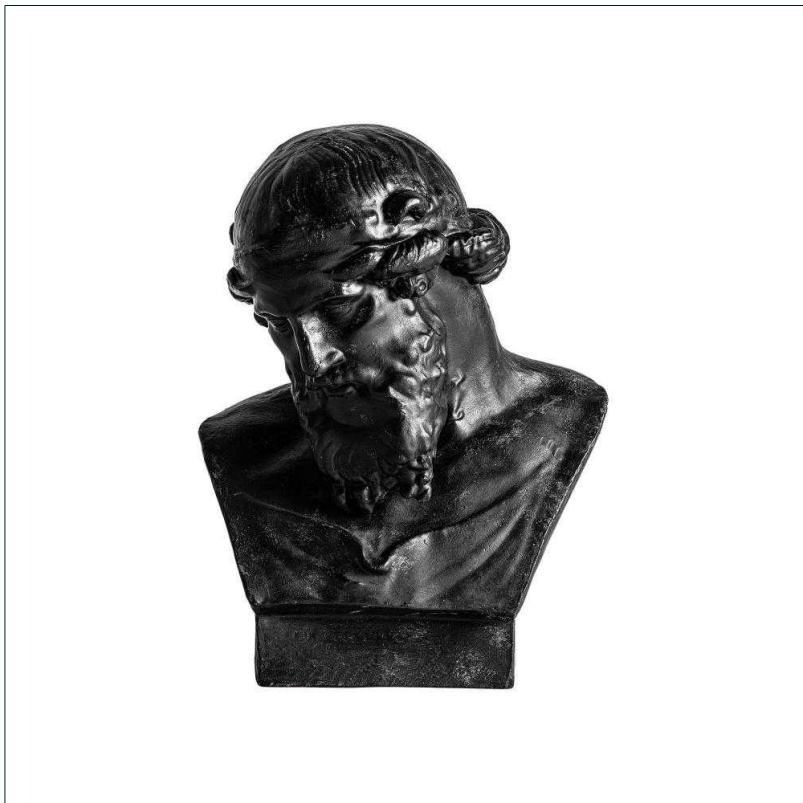

Ref. 33799 Bust

COMPOSITION

Resin

DIMENSIONS

Measurements (length x width x height):
49 x 31 x 61 cm.

Weight:
8,4 kg.

<u>Packaging</u>	Type	Units/Box	Content	Volume	Length	Wide	High	Weigth (Kg)
	CARTON	1	PRODUCT	0.1776	59	43	70	10,2