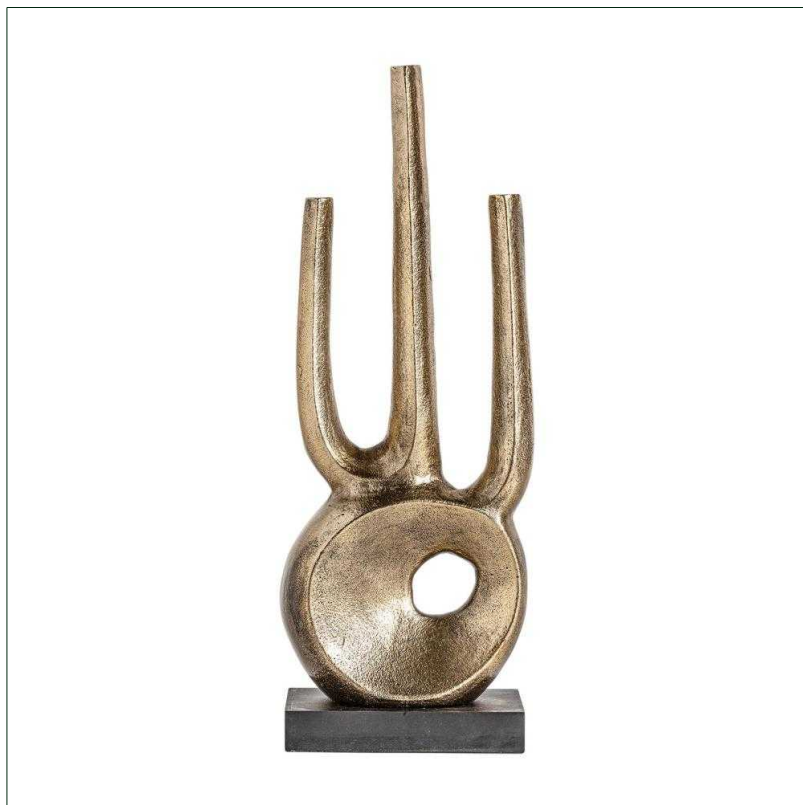

## Ref. 34140 DAVET VASE

### COMPOSITION

Aluminum