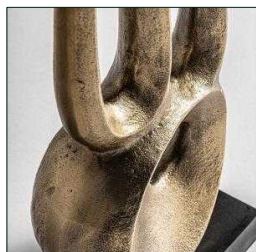

Packaging	Type	Units/Box	Content	Volume	Length	Wide	High	Weigth (Kg)
	CARTON	1	PRODUCT	0.0203	23	17	52	1,8