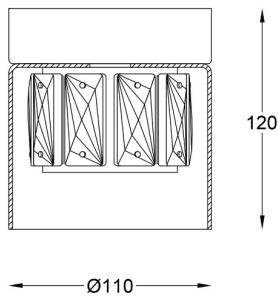

ZUMALINE

Ceiling lamp GEM C0389-01A-0FD2

Producent code:	003064-010939
Lamp type:	ceiling
Series:	Gem
Materials:	metal, glass
Model:	GEM
Type of cap:	G9
Colour:	antique bronze
Energy Class:	Od A++ do E
Max power [W]:	28
Type of protection [IP]:	20
Tension [V]:	230
Height [cm]:	12
Diameter [cm]:	11