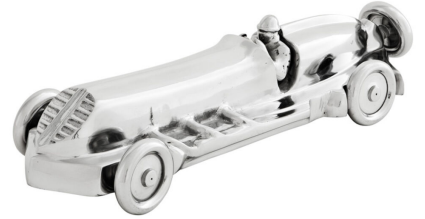

E I C H H O L T Z

EST. 1992

SPECIFICATION SHEET

Item no.	108601
Item description	Desk Accessory Ethan polished aluminium Polished aluminium
Suitable for	Indoor use/dry locations only
Net weight (kg)	3.6
Net weight (lbs)	7.93

DIMENSIONS

Dimensions (cm)	L. 19 W. 50 H. 13 cm
Dimensions (inch)	L. 7.48" W. 19.69" H. 5.12"

MATERIALS

108601	Desk Accessory Ethan polished aluminium Aluminium
--------	--

LOGISTIC INFORMATION

108601	Desk Accessory Ethan polished aluminium 1 pc(s)
Carton length (m)	0.555
Carton width (m)	0.215
Carton height (m)	0.175
Carton cubage (m)	0.0209
Gross weight (kg)	4.3
HS code EU	76169990
Carton length (inch)	21.85
Carton width (inch)	8.46
Carton height (inch)	6.89
Carton cubage (ff)	0.74
Gross weight (lbs)	9.48
HS code USA	7616995190
Country of origin	India