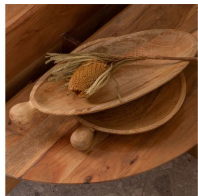

# SEEMLY DECORATION BOWL ROUND MANGO WOOD NATURAL

Color finish

natural

## Additional description

- Natural decorative bowl
- Formed from warm-coloured mango wood
- Finished with a neutral coating
- H 4 cm x W 40 cm x D 30 cm

The Seemly decorative bowl, from the collection of Dutch interior design brand BePureHome, is one that blends easily into natural, botanical and Scandinavian living styles. The warm-coloured mango wood and playful, bulbous handles make for an eye-catching design.

## Material

Mango wood is known for its warm golden brown colour, durable growth and long durability. Mango wood is also characterised by clearly visible grain and colour nuances. The grain, a yellow glow or dark lines and knots ensure that each mango wood item is unique. Mango wood is very strong and one of the harder woods, so a mango wood item will not easily be damaged.

## Dimensions

- Height: 4 cm
- Width: 40 cm
- Depth: 30 cm
- Plateau: Ø 30 cm
- Handles: H 3 cm x W 5 cm
- Weight: 1 kg