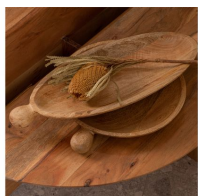

801356-N

SEEMLY DECORATION BOWL OVAL MANGO WOOD NATURAL

Material mango wood

Color finish natural

Additional description

- Natural decorative bowl
- Moulded from warm-coloured mango wood
- Finished with a neutral coating
- H 3 cm x W 52 cm x D 19 cm

The Seemly decorative bowl, from the collection of Dutch interior design brand BePureHome, is one that blends easily into natural, botanical and Scandinavian living styles. The warm-coloured mango wood and playful, bulbous handles make for an eye-catching design.

Material

Mango wood is known for its warm golden brown colour, durable growth and long durability. Mango wood is also characterised by clearly visible grain and colour nuances. The grain, a yellow glow or dark lines and knots ensure that each mango wood item is unique. Mango wood is very strong and one of the harder woods, so a mango wood item will not easily be damaged.

Dimensions

- Height: 3 cm
- Width: 52 cm
- Depth: 19 cm
- Plateau: W 42 cm x D 19 cm
- Handles: H 3 cm x W 5 cm
- Weight: 1 kg

Maintenance

Mango wood furniture is easy to maintain. It should be kept with a slightly damp, clean cloth. Mango wood items are intended for indoor use only. Additional treatment or protection is possible with a transparent coating, but is not