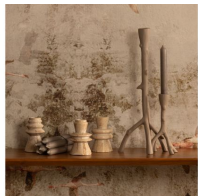

801358-T

SET OF 2 - TRIGGER CANDLEHOLDERS METAL TAUPE

EAN

8714713190898

Dimensions

38x18x11

Material

Metal

Color finish

taupe

Additional description

- Eye-catching candlestick set
- Metal with a taupe finish
- Suitable for ø2cm dinner candles
- H 38 cm x W 17 cm x D 15 cm / H 18 cm x W 8 cm x D 6 cm

The set of two Trigger candlesticks, from the collection of Dutch interior design brand BePureHome, are a striking duo. The design is unmistakably derived from a natural branch shape, finished in a trendy taupe colour makes Trigger a must-have item this season!

Material

The metal in our collections has various finishes, such as: a powder coating. A powder coating provides a luxurious look and protects the metal for life. A powder coating is a lacquer that is attached to the metal using high temperatures. Powder coating ensures full colour coverage and has a matt or (slightly) glossy finish.

Dimensions

- Height: 38 cm / 18 cm
- Width: 17 cm / 8 cm
- Depth: 15 cm / 6 cm
- Candle size: Ø 2 cm
- Feet: Ø 1,5 cm

Maintenance

All our metals in the collection have been thoroughly treated and therefore do not require