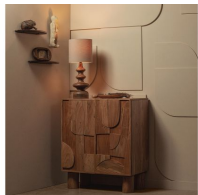

## NOTICE CABINET WOOD NATURAL

Material

acacia

Color finish

natural

### Additional description

- Eye-catching storage unit
- Moulded from acacia wood
- Attractive with its playful cylinder legs
- H 95 cm x W 80 cm x D 43 cm

The Notice cabinet is a striking specimen from the BePureHome collection. The doors are decorated with attractive 3D carvings. The cylindrical legs provide a stable stand and a playful look. The doors open by means of a silent push-to-open system.

### Material

Acacia wood is characterised by its warm, red glow. This colour will soften slightly with use and exposure to light. The distinct grain and flame markings add a lot of character to this durable wood species. Colour nuances, irregularities and cracks add depth and character to this natural product.

### Dimensions

- Height: 95 cm
- Width: 80 cm
- Depth: 43 cm
- 2x door: H 77 cm x W 38 cm
- 2x compartments: H 36 cm
- Foot height: 19 cm
- Leg thickness:  $\varnothing$  12 cm
- Weight: 34,5 kg

 **DE EEKHOORN**  
dutch furniture