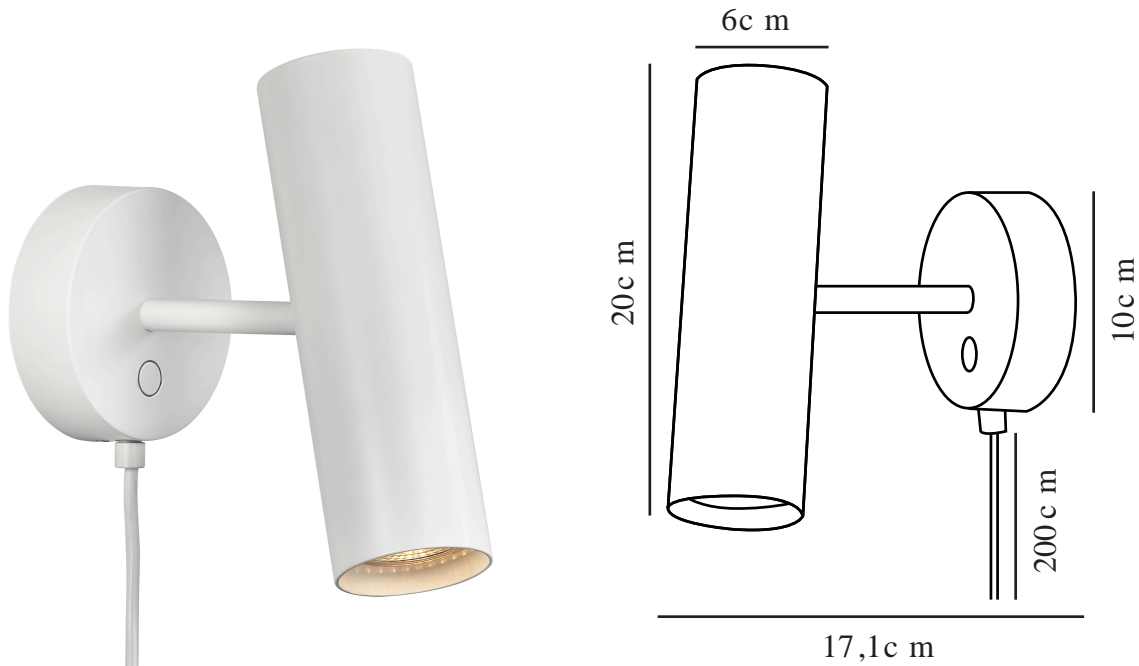

MIB 6 | WALL LIGHT | WHITE

61681001

Voltage (V): 230 Volt
IP degree: IP20
Maximum bulb wattage (W): 8W
Class (Class 1, Class 2, Class 3):
Class 2 (Double isolated)
Socket type: GU10
Dimmerable: False
Switch placement: On the wall
base

Colour: White
Height (cm): 20
Width (cm): 10
Shade Diameter (cm): 6
Shade Height (cm): 20
Projection (cm): 17.1
Tilt Angle (°): 90
Turning Angle (°): 350

Pcs Per Master Carton: 3
Sales Box Height (cm): 29
Sales Box Width (cm): 13.5
Sales Box Depth (cm): 13.5
Sales Box Volume m³ : 0.0053
Product net weight (kg): 0.85

Primary material: Metal
Secondary material: Plastic
Colour of the cable: White
Length of the cable (cm): 200
Surface material of the cable:
Plastic
Is the cable replaceable: True

EAN: 5704924000393
TUN: 2075960
Item Number: 61681001

- Contemporary, yet timeless design
- Slim and elegant
- Tiltable head, possible to adjust light direction
- On/off touch switch on wall base

The minimalistic MIB series is steeped in Nordic elegance and boasts excellent usability. MIB invites you to put a spotlight on life. The slender and adjustable lamp head emits a precise and directional light. MIB looks good alone, but also if you place more together and make a statement with light. Designed by Bønnelycke mdd