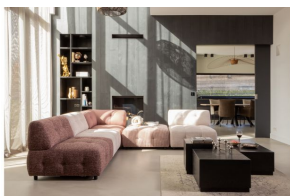

Dimensions

- Height: 73 cm
- Width: 90 cm
- Depth: 90 cm
- Seat height: 43 cm
- Seat width: 90 cm
- Seat depth: 58 cm
- Backrest height: 30 cm
- Banister thickness: 32 cm