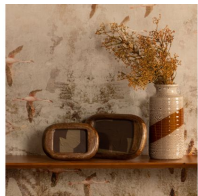

801354-W

SET OF 2 - VERTEX PHOTOFRAMES WOOD WALNUT

Dimensions	19x29x3
Material	wood
Color finish	walnut
Packages	1
Country of origin	IN
Intrastat Code	441490000

Additional description

- Set of two photo frames
- Organically shaped mouldings
- Made of matt-finished wood
- H 19 cm x W 29 cm / H 15 cm x W 23 cm

The Vertex photo frame set of two comes from the collection of Dutch interior design brand BePureHome and is a beautiful addition to an earthy, natural living style. The wooden photo frames have an organic shape and two different sizes. The frames have a stable support on the back and can only be placed horizontally.

Material

Mango wood is known for its warm golden brown colour, durable growth and long durability. Mango wood is also characterised by clearly visible grain and colour nuances. The grain, a yellow glow or dark lines and knots ensure that each mango wood item is unique. Mango wood is very strong and one of the harder woods, so a mango wood item will not easily be damaged.