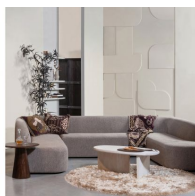

801367-G

SLOPING U-SHAPE SOFA GREY MELANGE