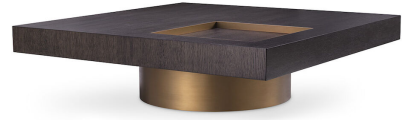

## SPECIFICATION SHEET

Item no.	117404
Item description	Coffee Table Otus square mocha oak veneer brushed brass finish Mocha oak veneer   brushed brass finish
Suitable for	Indoor use/dry locations only
Net weight (kg)	41.2
Net weight (lbs)	90.8

## DIMENSIONS

Dimensions (cm)	L. 110   W. 110   H. 30.5 cm
Dimensions (inch)	L. 43.31"   W. 43.31"   H. 12.01"
Tabletop thickness (cm)	10
Tabletop thickness (inch)	3.94

## MATERIALS

117404	Coffee Table Otus square mocha oak veneer brushed brass finish MDF   Meranti veneer   Oak veneer   Stainless steel
Stainless steel grade	SAE 201