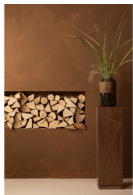

+31 88 96 66 300

info@deekhoorn.com

www.deekhoorn.com