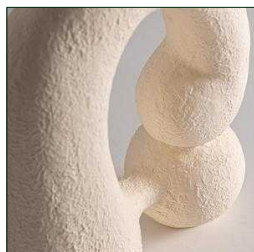

Ref. 33277 TURIFF VASE

COMPOSITION

Terracotta

DIMENSIONS

Measurements (length x width x height):
28 x 11 x 25 cm.

Weight:
2,7 kg.

Packaging	Type	Units/Box	Content	Volume	Length	Wide	High	Weigth (Kg)
	CARTON	1	PRODUCT	0.0304	33	20	46	3,3