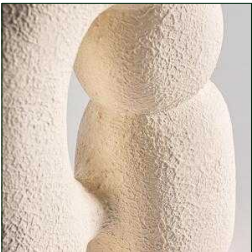

Ref. 33278 TURIFF VASE

COMPOSITION

Terracotta

DIMENSIONS

Measurements (length x width x height):
23 x 7 x 30 cm.

Weight:
2,9 kg.

Packaging	Type	Units/Box	Content	Volume	Length	Wide	High	Weigth (Kg)
	CARTON	1	PRODUCT	0.0248	31	20	40	3,4