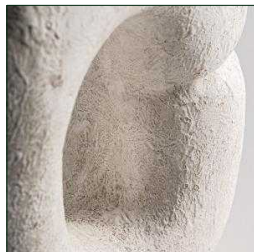

Ref. 33272 GRANGE VASE

COMPOSITION

Terracotta combined with rope.

DIMENSIONS

Measurements (length x width x height):
27 x 9 x 37 cm.

Weight:
5,0 kg.

Packaging	Type	Units/Box	Content	Volume	Length	Wide	High	Weigth (Kg)
	CARTON	1	PRODUCT	0.0391	37	22	48	5,8