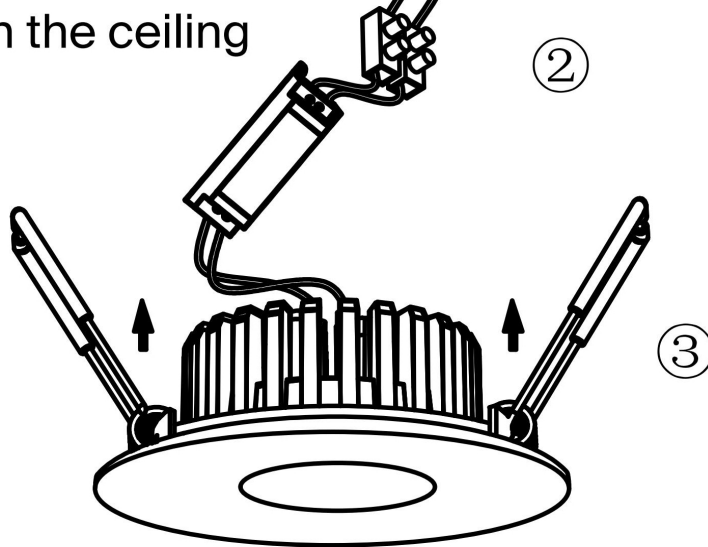

TO cut hole on the ceiling

MAX 7W
550 Lumen

Model: DL038-2-L7W4K

Collection: Downlight

Zen
Resessed

This product contains a light source of
energy efficiency class A