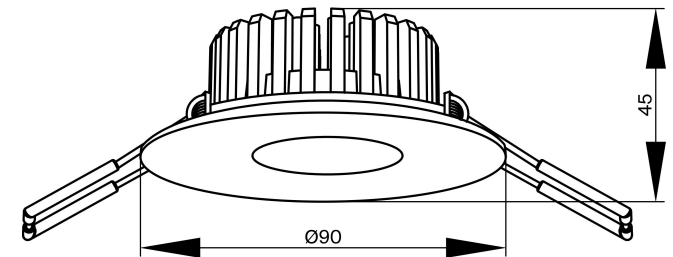

TO cut hole on the ceiling

MAX 7W
550 Lumen

Model: DL038-2-L7W4K

Collection: Downlight

Zen
Resessed

This product contains a light source of
energy efficiency class A