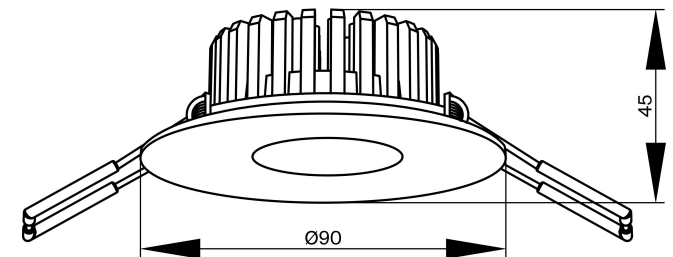

TO cut hole on the ceiling

MAX 7W
500 Lumen

Model: DL038-2-L7B4K

Collection: Downlight

Zen
Resessed

This product contains a light source of
energy efficiency class A