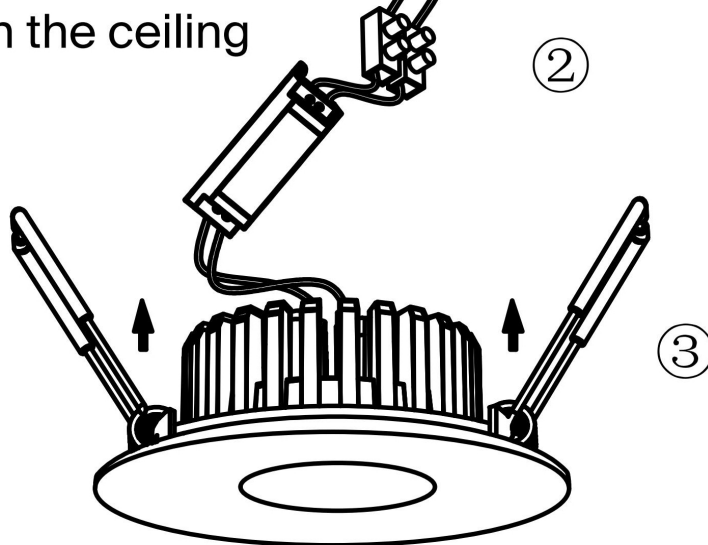

TO cut hole on the ceiling

MAX 7W
500 Lumen

Model: DL038-2-L7B4K

Collection: Downlight

Zen
Resessed

This product contains a light source of
energy efficiency class A