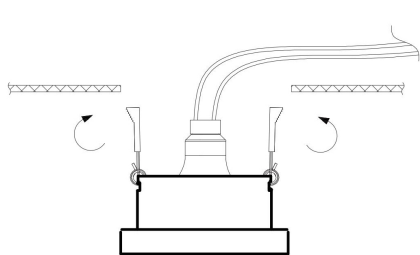

Cut out (mm): $\varnothing 65$

1

2

3

4

1xGU10 50W

Model: DL083-01-GU10-RD-B

Collection: Downlight