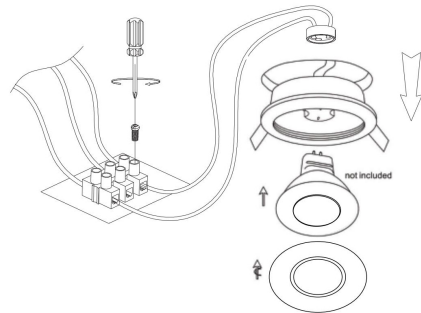

Cut out (mm): $\varnothing 65$

1

2

3

4

1xGU10 50W

Model: DL083-01-GU10-RD-B

Collection: Downlight