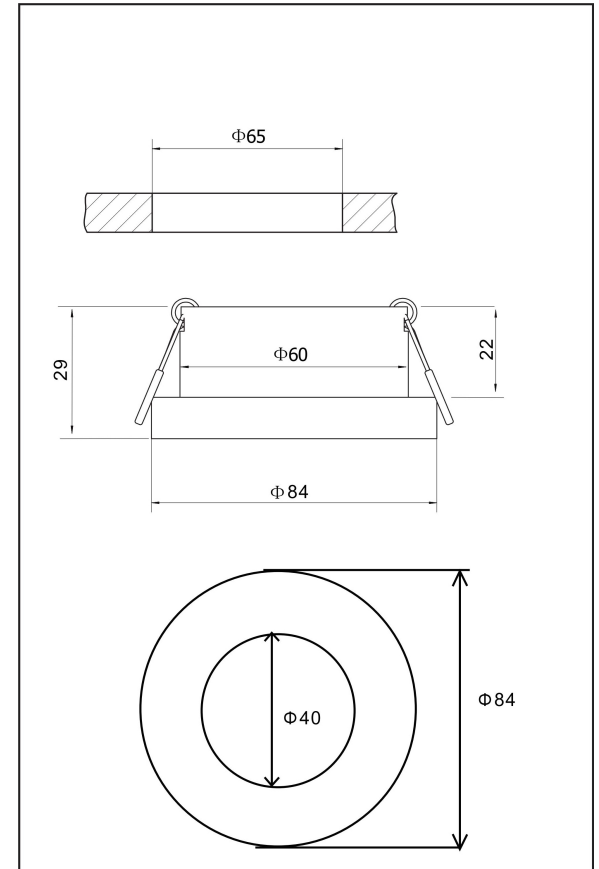

Cut out (mm): $\varnothing 65$

1

2

3

4

1xGU10 50W

Model: DL083-01-GU10-RD-B

Collection: Downlight