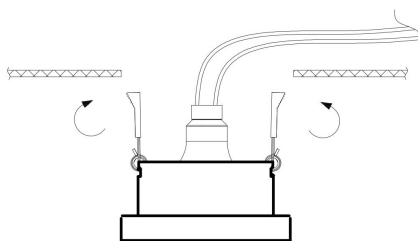

Cut out (mm): $\varnothing 65$

1

2

3

4

1xGU10 50W

Model: DL083-01-GU10-SQ-S

Collection: Downlight