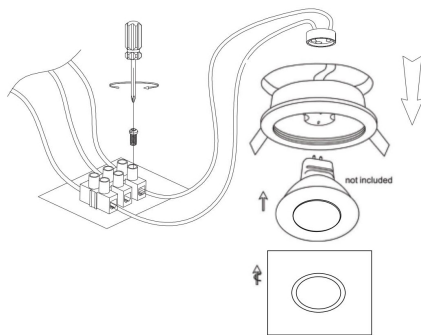

Cut out (mm): $\varnothing 65$

1

2

3

4

1xGU10 50W

Model: DL083-01-GU10-SQ-S

Collection: Downlight