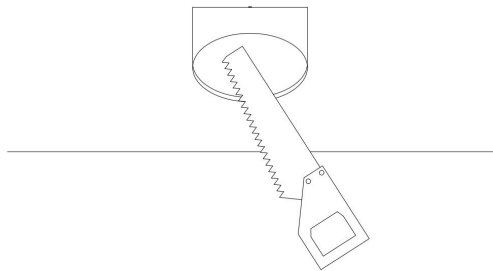

1. Ø63mm

2.

3.

4.

1xGU10 35W

Model: DL044-01-GU10-B

Collection: Downlight

Lipari
Resessed