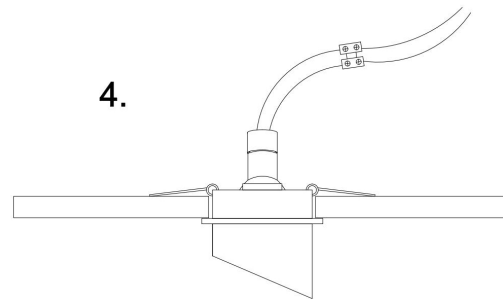

1. Ø63mm

2.

3.

4.

1xGU10 35W

Model: DL044-01-GU10-B

Collection: Downlight

Lipari
Resessed