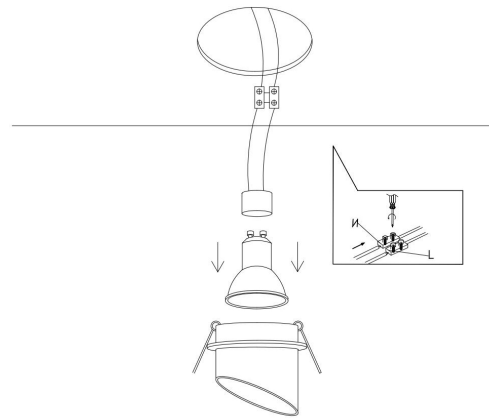

1. Ø63mm

2.

3.

4.

1xGU10 35W

Model: DL044-01-GU10-B

Collection: Downlight

Lipari
Resessed