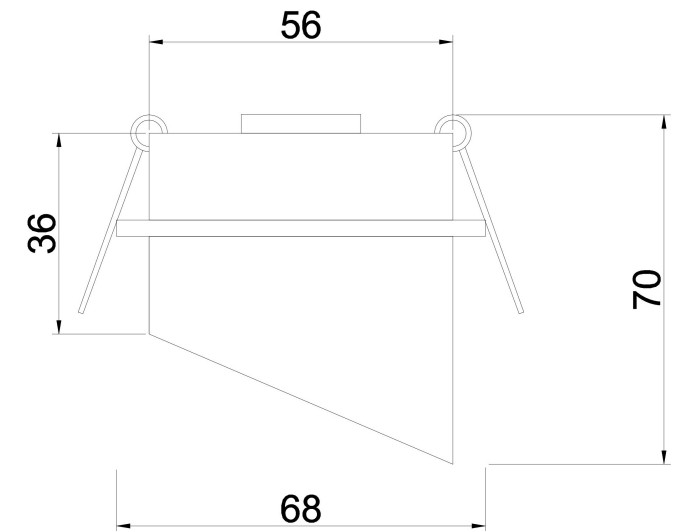

1. Ø63mm

2.

3.

4.

1xGU10 35W

Model: DL044-01-GU10-B

Collection: Downlight

Lipari
Resessed