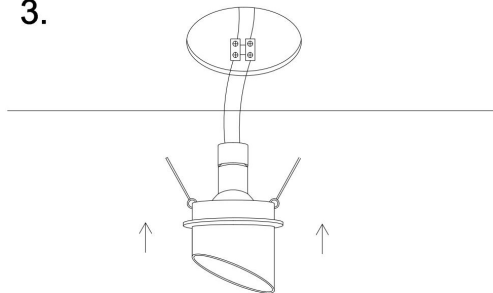

1. Ø63mm

2.

3.

4.

1xGU10 35W

Model: DL044-01-GU10-B

Collection: Downlight

Lipari
Resessed