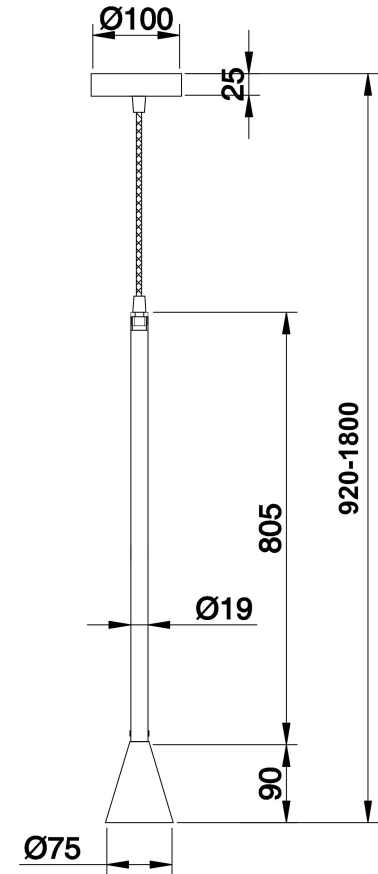

Instruction

P064PL-01W

1xGU10 40W

Model: P064PL-01W
Collection: Pendant
Series: Arrow
Pendant Lamps

This product contains a light source of energy efficiency class