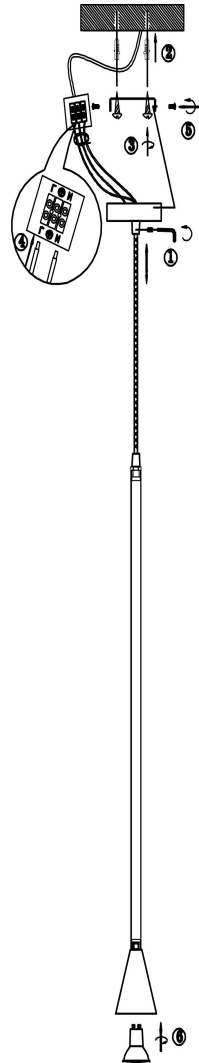

Instruction

P064PL-01W

1xGU10 40W

Model: P064PL-01W
Collection: Pendant
Series: Arrow
Pendant Lamps

This product contains a light source of energy efficiency class