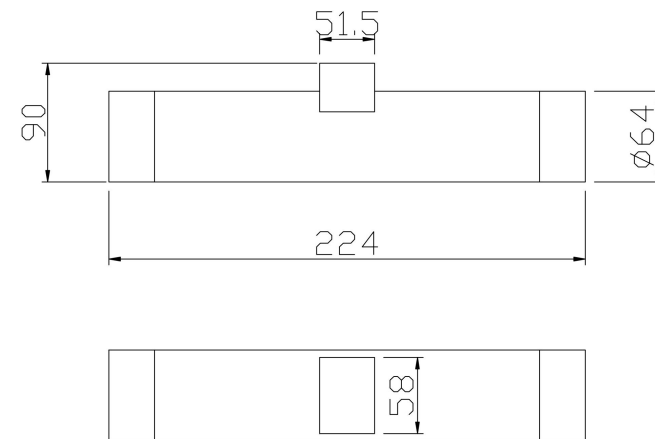

③

①

②

MAX 10W
750 Lumen

Model: C027WL-L10B
Collection: Ceiling & Wall
Series: KILT
Wall Lamps

This product contains a light source of energy efficiency class G