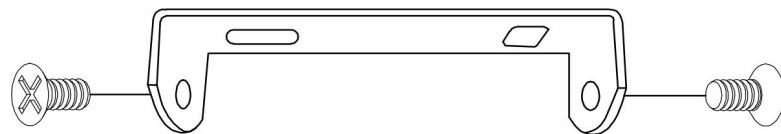

③

①

②

MAX 10W
750 Lumen

Model: C027WL-L10B
Collection: Ceiling & Wall
Series: KILT
Wall Lamps

This product contains a light source of energy efficiency class G