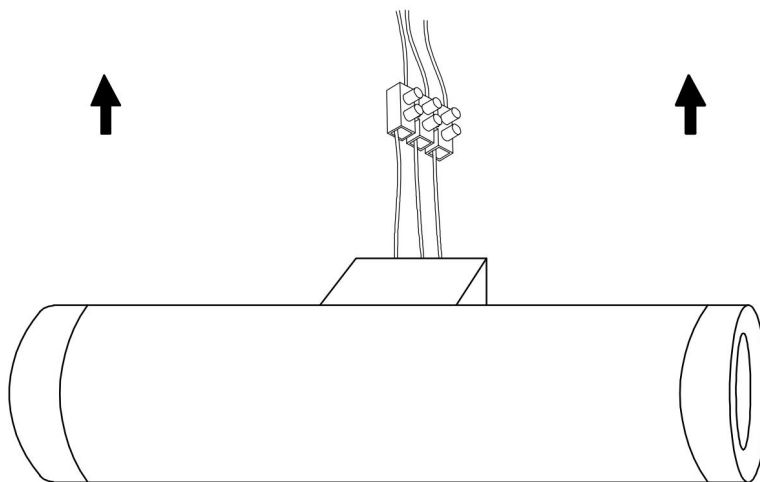

③

①

②

MAX 10W
750 Lumen

Model: C027WL-L10B
Collection: Ceiling & Wall
Series: KILT
Wall Lamps

This product contains a light source of energy efficiency class G