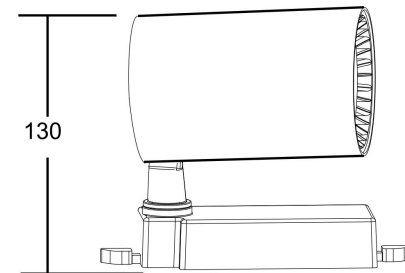

## Instruction

TR003-1-6W3K-S-B

MAX 6W  
450 Lumen

Model: TR003-1-6W3K-S-B

Collection: Single phase track

This product contains a light source of energy efficiency class A