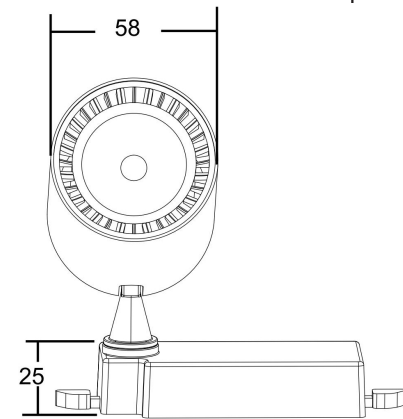

## Instruction

TR003-1-6W3K-S-B

MAX 6W  
450 Lumen

Model: TR003-1-6W3K-S-B

Collection: Single phase track

This product contains a light source of energy efficiency class A