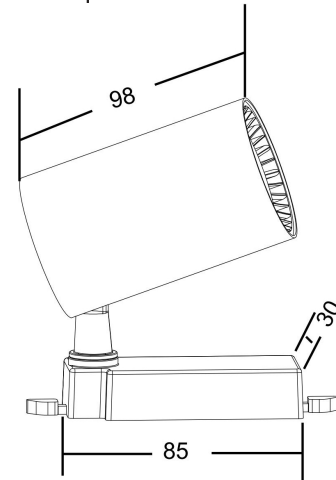

## Instruction

TR003-1-6W3K-S-B

MAX 6W  
450 Lumen

Model: TR003-1-6W3K-S-B

Collection: Single phase track

This product contains a light source of energy efficiency class A