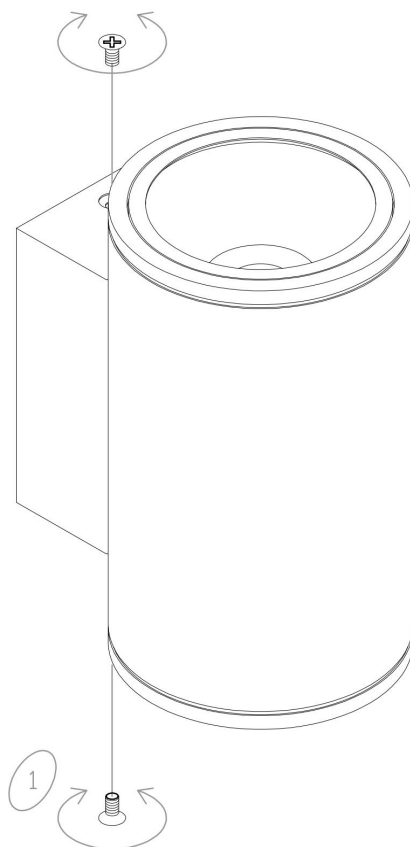

2

3

1

MAX 10W
800 Lumen

Model: O303WL-L10GF3K

Collection: Outdoor

Series: Shim

Wall Lamps