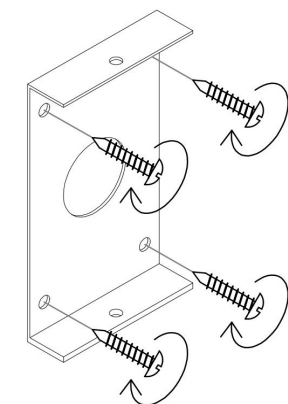

2

3

1

MAX 10W
800 Lumen

Model: O303WL-L10GF3K

Collection: Outdoor

Series: Shim

Wall Lamps