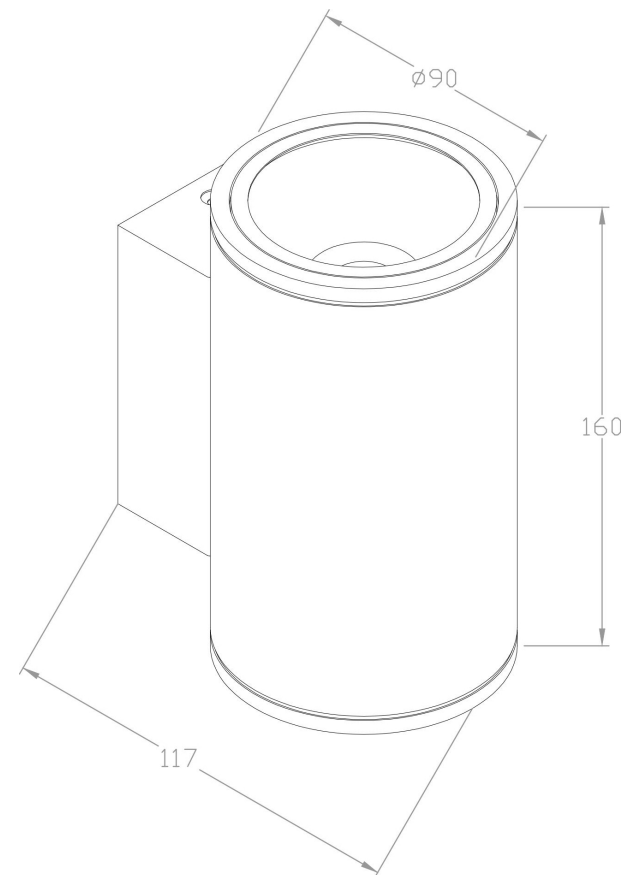

2

3

1

MAX 10W
800 Lumen

Model: O303WL-L10GF3K

Collection: Outdoor

Series: Shim

Wall Lamps