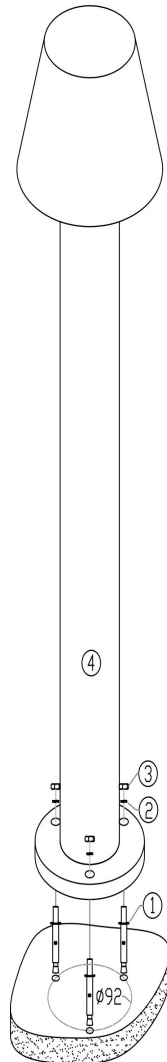

## Instruction

O421FL-L5GF

MAX 5W  
400 Lumen

Model: O421FL-L5GF  
Collection: Outdoor  
Series: Harz  
Landschaftslampe

This product contains a light source of energy efficiency class F