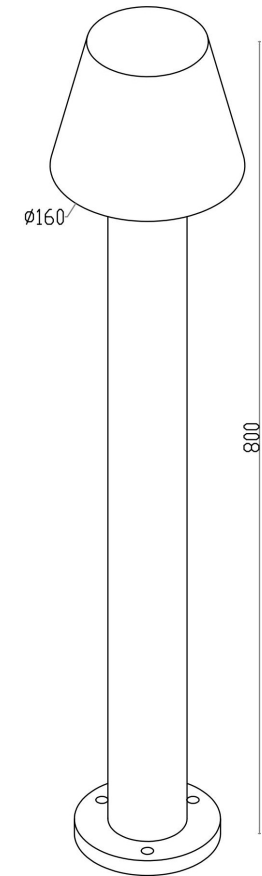

## Instruction

O421FL-L5GF

MAX 5W  
400 Lumen

Model: O421FL-L5GF  
Collection: Outdoor  
Series: Harz  
Landschaftslampe

This product contains a light source of energy efficiency class F