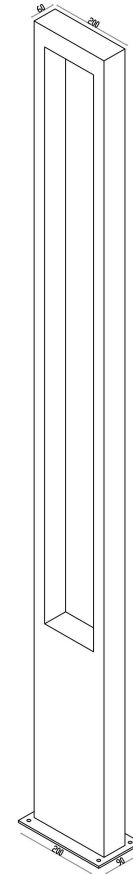

Instruction

O425FL-L25GF

MAX 25W
1 350 Lumen

Model: O425FL-L25GF

Collection: Outdoor

Bonn
Resessed

This product contains a light source of energy efficiency class F