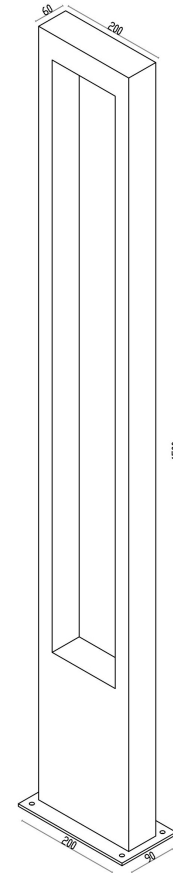

## Instruction

O425FL-L20GF

MAX 20W  
1 000 Lumen

Model: O425FL-L20GF

Collection: Outdoor

Bonn  
Resessed

This product contains a light source of  
energy efficiency class F