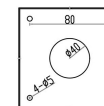

Instruction

O424FL-L10GF

MAX 10W
650 Lumen

Model: O424FL-L10GF
Collection: Outdoor
Series: Elbe
Landschaftslampe

This product contains a light source of energy efficiency class F