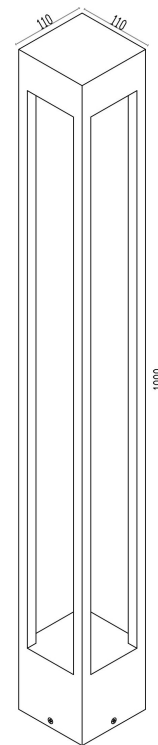

Instruction

O424FL-L10GF

MAX 10W
650 Lumen

Model: O424FL-L10GF
Collection: Outdoor
Series: Elbe
Landschaftslampe

This product contains a light source of energy efficiency class F