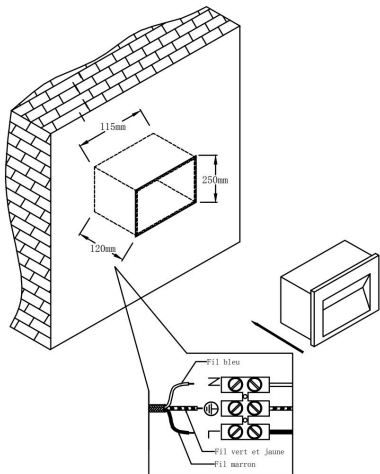

①

②

③

④

MAX 3W
250 Lumen

Model: O045SL-L3W3K
Collection: Outdoor
Series: Bosca
Step Light

This product contains a light source of energy efficiency class G