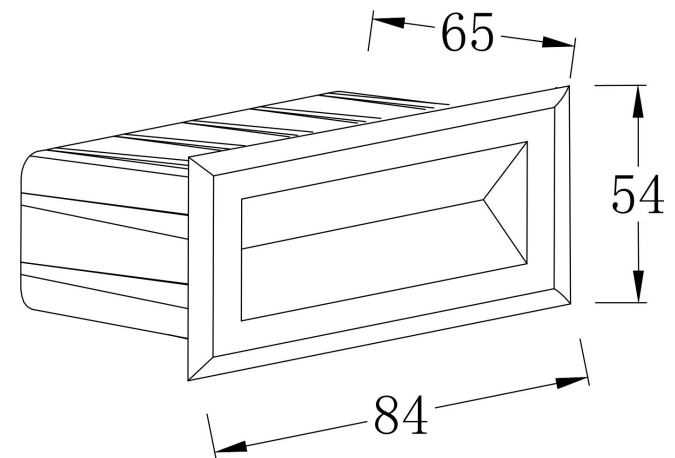

①

②

③

④

MAX 3W
250 Lumen

Model: O045SL-L3W3K
Collection: Outdoor
Series: Bosca
Step Light

This product contains a light source of energy efficiency class G