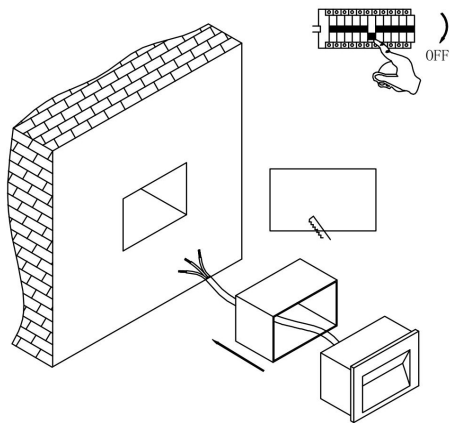

①

②

③

④

MAX 3W
250 Lumen

Model: O045SL-L3W3K
Collection: Outdoor
Series: Bosca
Step Light

This product contains a light source of energy efficiency class G