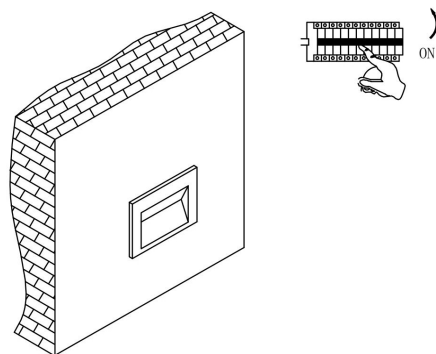

①

②

③

④

MAX 3W
250 Lumen

Model: O045SL-L3W3K
Collection: Outdoor
Series: Bosca
Step Light

This product contains a light source of energy efficiency class G