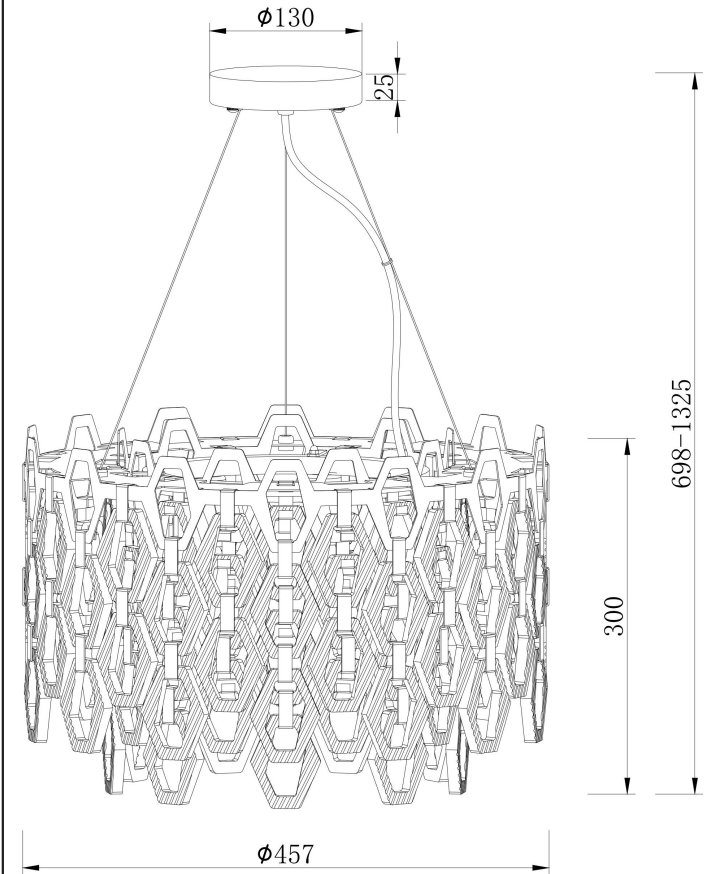

When hanging the glass,  
the twill is in the same direction.

7xE14 40W

Model: MOD490PL-07G

Collection: Neoclassic

Series: Tissage

Pendant Lamps

This product contains a light source of  
energy efficiency class