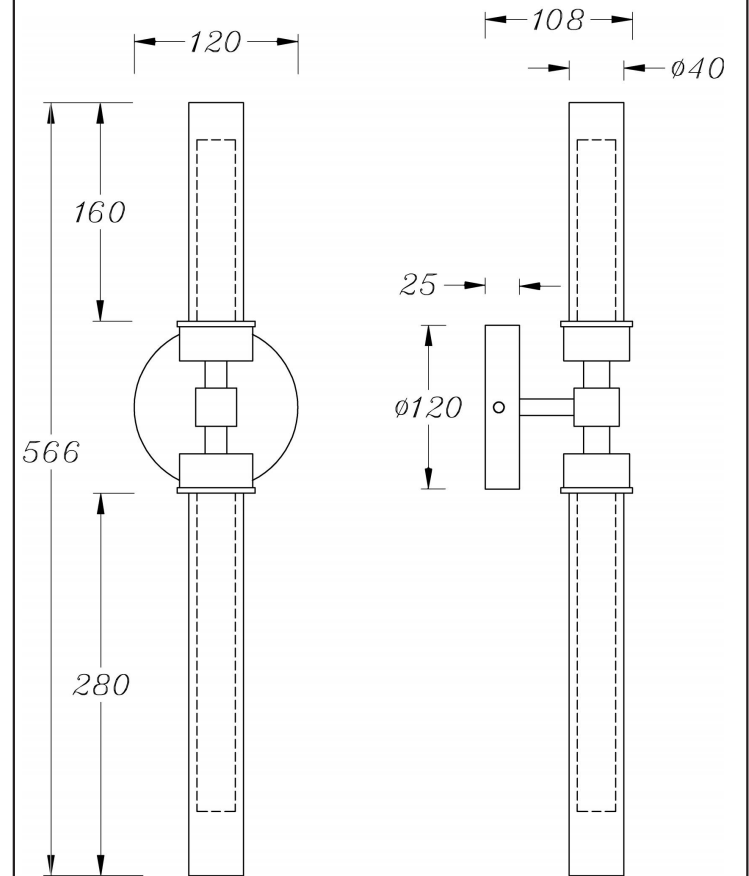

Instruction

MOD116WL-L7BS3K

MAX 7W
600 Lumen

Model: MOD116WL-L7BS3K
Collection: Modern
Series: Stelo
Wall Lamps

This product contains a light source of energy efficiency class G