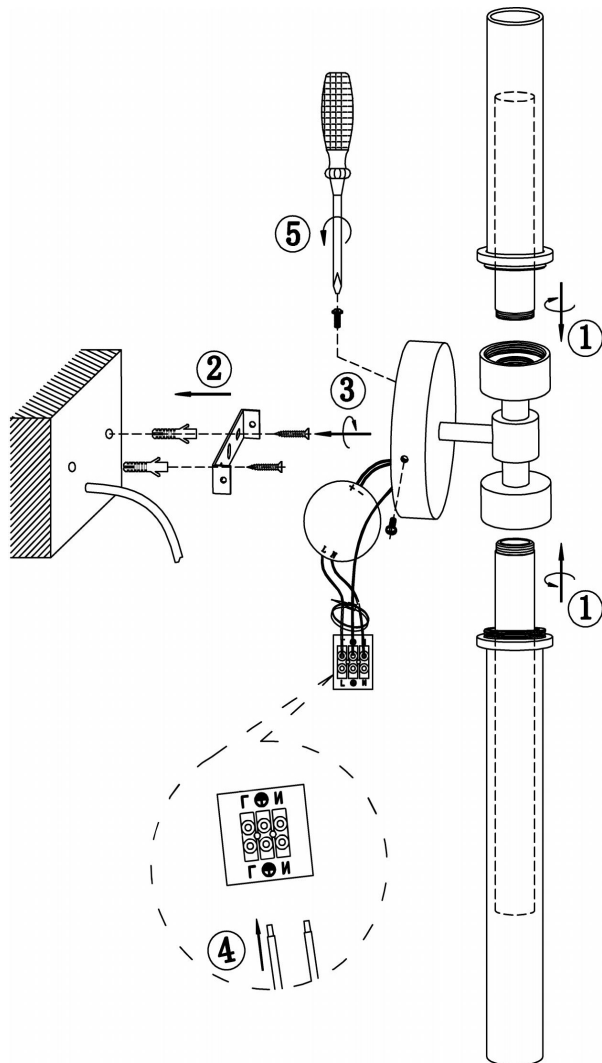

Instruction

MOD116WL-L7BS3K

MAX 7W
600 Lumen

Model: MOD116WL-L7BS3K
Collection: Modern
Series: Stelo
Wall Lamps

This product contains a light source of energy efficiency class G