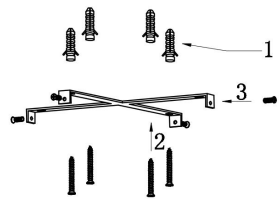

由 Autodesk 教育版产品制作