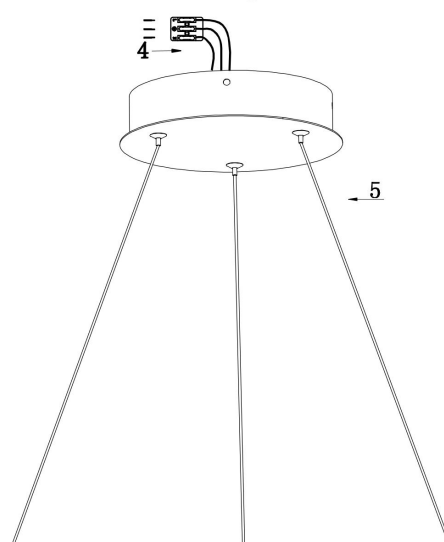

由 Autodesk 教育版产品制作