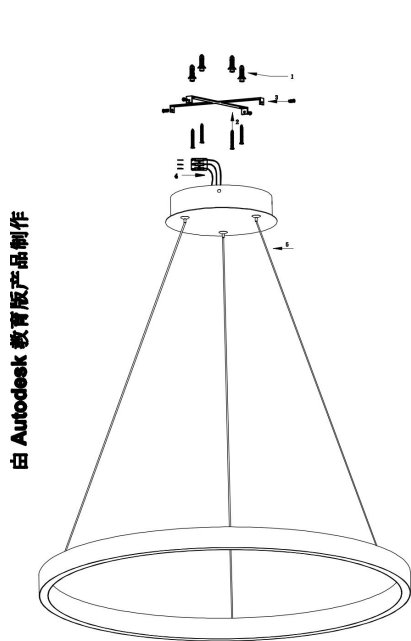

由 Autodesk 教育版产品制作

由 Autodesk 教育版产品制作

由 Autodesk 教育版产品制作