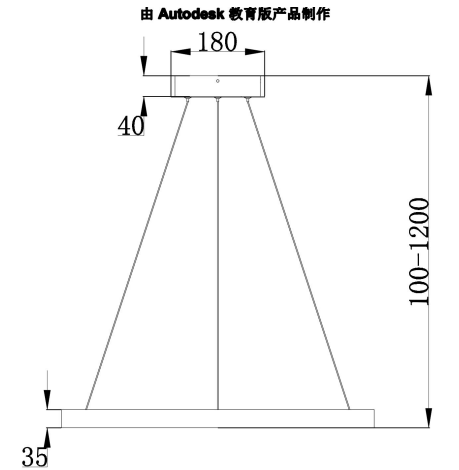

由 Autodesk 教育版产品制作

由 Autodesk 教育版产品制作

由 Autodesk 教育版产品制作