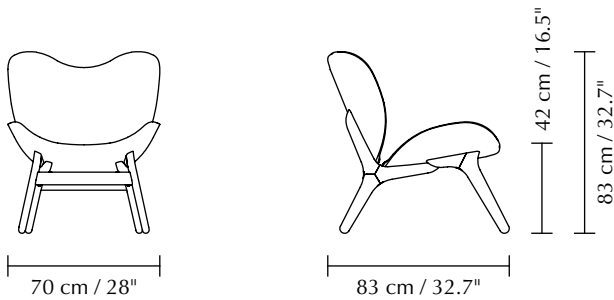

A CONVERSATION PIECE LOW | LOUNGE CHAIR

Designed by Anders Klem