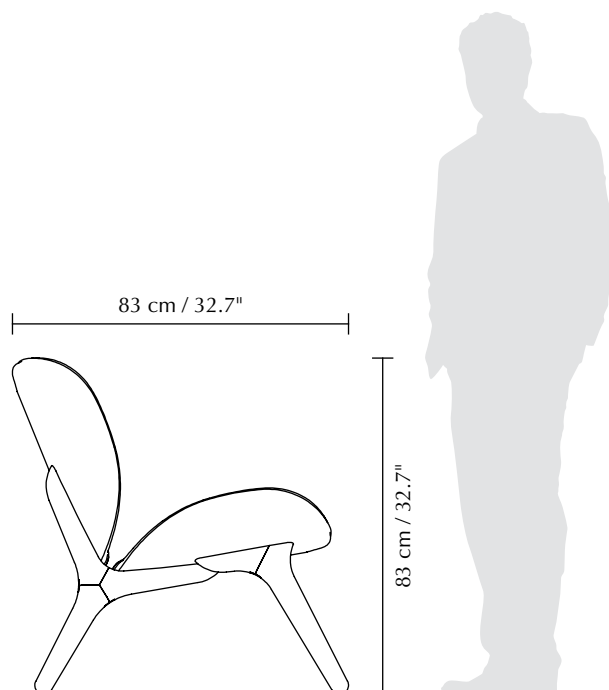

A CONVERSATION PIECE LOW | LOUNGE CHAIR

Designed by Anders Klem

A Conversation Piece low is a lounge chair that encourages relaxation and openness, unwinding and having a conversation with friends. It is ideal for use in the living room, as a corner chair, or as part of an extra lounge area. Its comfortable shape also makes it suitable for the bedroom or as an extra chair in a nursery.

A Conversation Piece low is available in oak, dark oak and black oak in eight carefully selected colours of the 100% recycled Horizons textile.

A Conversation Piece low has interchangeable upholstery, meaning that you can change the upholstery easily yourself and add new life to the design without having to buy an entirely new furniture piece, saving the world resources.

Find more info on our website umage.com

UMAGE