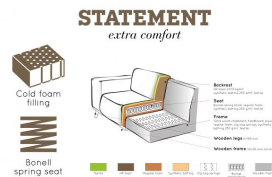

+31 88 96 66 300

info@deekhoorn.com

www.deekhoorn.com