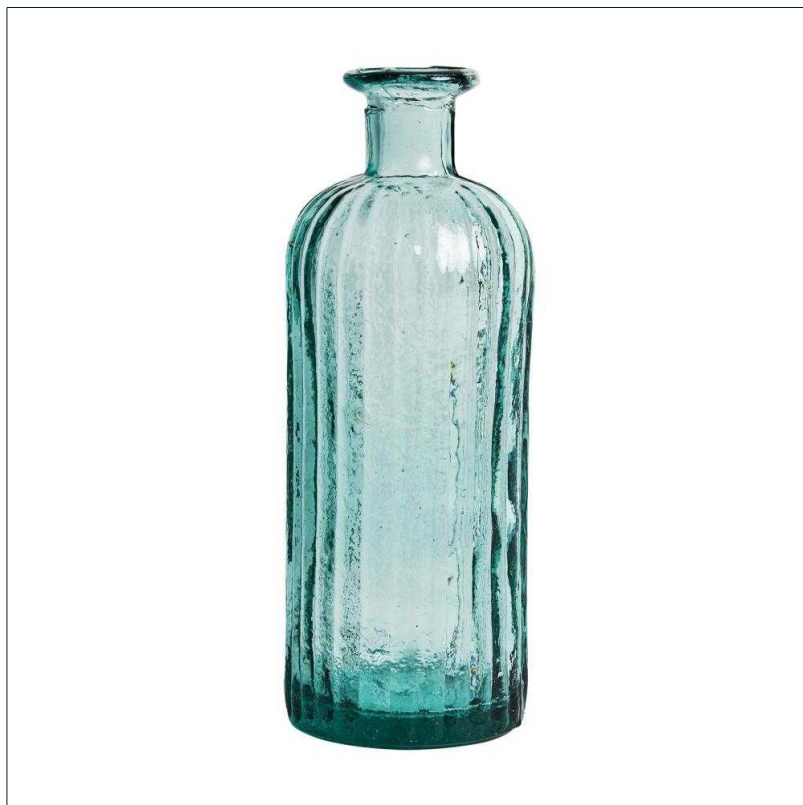

Ref. 34032 AILEN BOTTLE

COMPOSITION

Glass

DIMENSIONS

Measurements (length x width x height):
10 x 10 x 28 cm.

Weight:
1,4 kg.

Packaging	Type	Units/Box	Content	Volume	Length	Wide	High	Weigth (Kg)
	CARTON	1	PRODUCT	0.0043	12	12	30	2,0