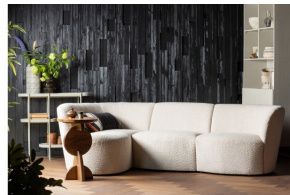

373965-B

NORI SIDE TABLE MANGO WOOD WARM BROWN

wood

Packages

1

Country of origin

IN

Intrastat Code

94036010

Additional description

- Playfully shaped side table
- Made of mango wood
- Finished in a brown, natural tone
- H 60 cm x W 40 cm x D 40 cm

Side table Nori is part of the Exclusive collection by Dutch interior design brand WOOD. The round table top and stacked leg form a playful design. The stable stand and organic look make Nori a striking addition to any bold interior!

Material

Mango wood is known for its sustainable growth and long durability. Mango wood is also characterised by clearly visible grain and colour nuances. The grain or dark lines and knots ensure that each mango wood item is unique. Mango wood is very strong and one of the harder woods, so a mango wood item will not easily be damaged.

Dimensions

- Height: 60 cm
- Diameter: 40 cm
- Carrying capacity: 15 kg
- Weight: 7.5 kg

Maintenance

Mango wood furniture is easy to maintain. You can easily keep them dust and stain free with a slightly damp, clean cloth. Additional treatment or protection is not considered necessary for the first few years. Always consult a paint specialist for advice and