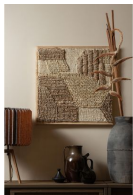

801304-M

SPECK WALL DECO MULTICOLOR 60x60CM

Color finish multi

Packages 1

Country of origin IN

Intrastat Code 63079091

Additional description

- Fabric artwork
- Tufted print made of jute and cotton mix
- Neutral wooden frame
- H 60 cm x W 60 cm x D 1 cm

An eye-catching artwork which also benefits room acoustics? Speck wall deco is the perfect solution! This fabric artwork comes from the collection of Dutch interior design brand BePureHome and is made of a jute-cotton mix. The print was created using a machine tuff technique, commonly seen in the development of rugs. Extremely strong!

Material

Jute is a vegetable material. The grass grows in a tropical environment, the jute fibres are extracted from the pith of the stems, then washed, dried, oiled and spun into yarn. The jute items in our collections are coarsely woven to achieve a robust look. Jute is quite stiff but can be coloured very well because of this, pigment adheres thoroughly to the coarse fibres.