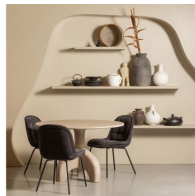

801339-N

INSPECT WANDDECO PAPER MACHE NATURAL

Additional description

- Handmade decorative piece
- Hanging option on the back
- Made of paper maché
- H 40 cm x W 15 cm x D 8 cm

Each item in our papier maché series is unique. Unique in size, finish and texture. This is because the papier maché items from the collection of Dutch brand BePureHome are completely handmade. To enjoy our papier maché items for a long time, keep them away from moisture and heat.

Material

Papier-mâché is a traditional design art based on paper and glue. The papier-mâché items in our collections are composed of 100% recycled cardboard and paper and have a light brown shade in the base. The papier-mâché items can be coloured to white or a darker grey/brown shade using a natural pigment.

Dimensions

- Height: 40 cm
- Width: 15 cm
- Depth: 8 cm

Maintenance

All items are handmade, therefore the accessories may differ in size, proportion and finish from the product photography and the item in the shop. The papier-mâché items are not resistant to water and heat, it is recommended to use the items purely for decoration. You can easily keep the items dust-free with a clean, dry cloth. Avoid moisture and detergent, this may cause the product to deform.