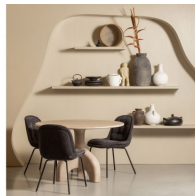

801340-O

BITE POT PAPER MACHE OFF WHITE