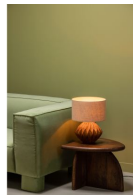

Maintenance

Mango wood furniture is easy to maintain. You can easily keep them dust- and stain-free with a slightly damp, clean

Additional treatment or pro

considered necessary for the first few years. Always consult a paint specialist for advice and information regarding treat