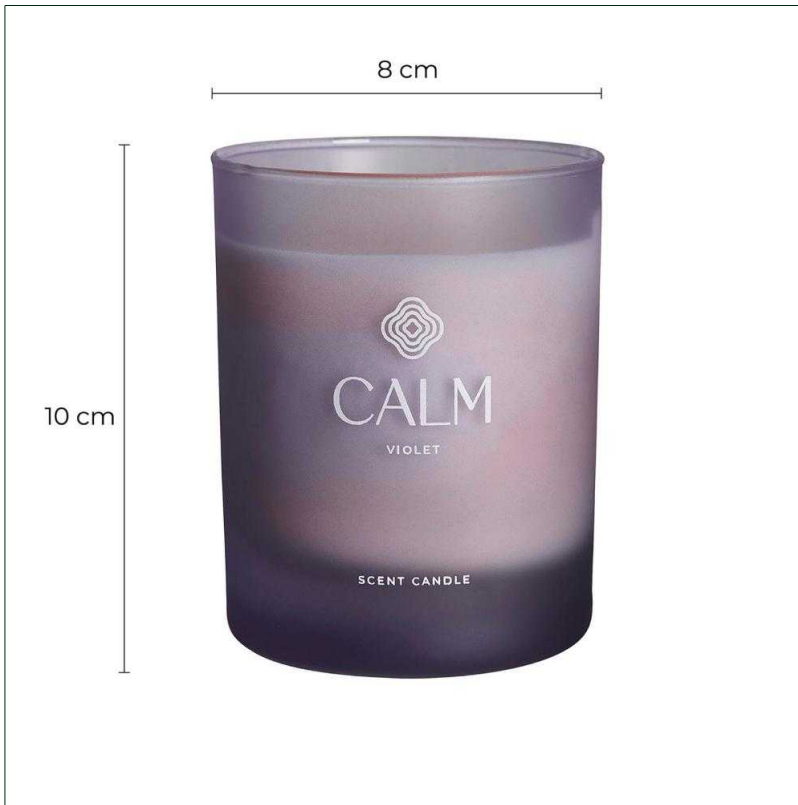

Ref. 29914 CALM CANDLE

COMPOSITION

Wax combined with glass.

DIMENSIONS

Measurements (length x width x height):
8 x 8 x 10 cm.

Weight:
0,5 kg.

Candle diameter:
7,5 cm.

Opening:
presión

Scence:
Violeta

Included:
top.

Packaging	Type	Units/Box	Content	Volume	Length	Wide	High	Weigth (Kg)
	CARTON	6	PRODUCT	0.0058	27	18	12	3,7