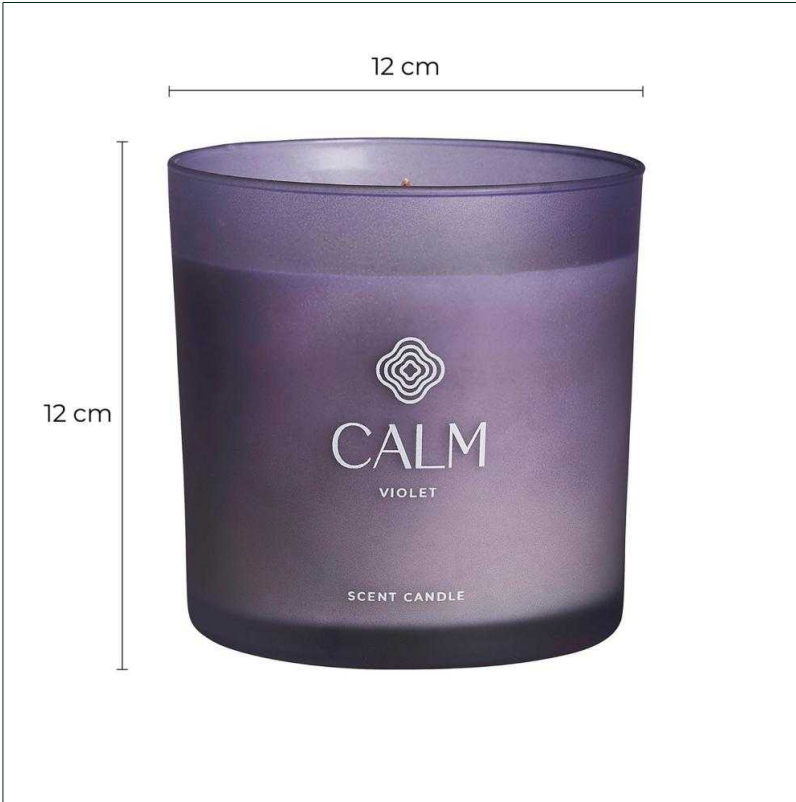

Ref. 29918 CALM CANDLE

COMPOSITION

Wax combined with glass.

DIMENSIONS

Measurements (length x width x height):  
12 x 12 x 12 cm.

Weight:  
0,8 kg.

Candle diameter:  
12,5 cm.

Opening:  
presión

Scence:  
Violeta

Included:  
top.

Packaging	Type	Units/Box	Content	Volume	Length	Wide	High	Weigth (Kg)
	CARTON	4	PRODUCT	0.0109	27	27	15	3,0