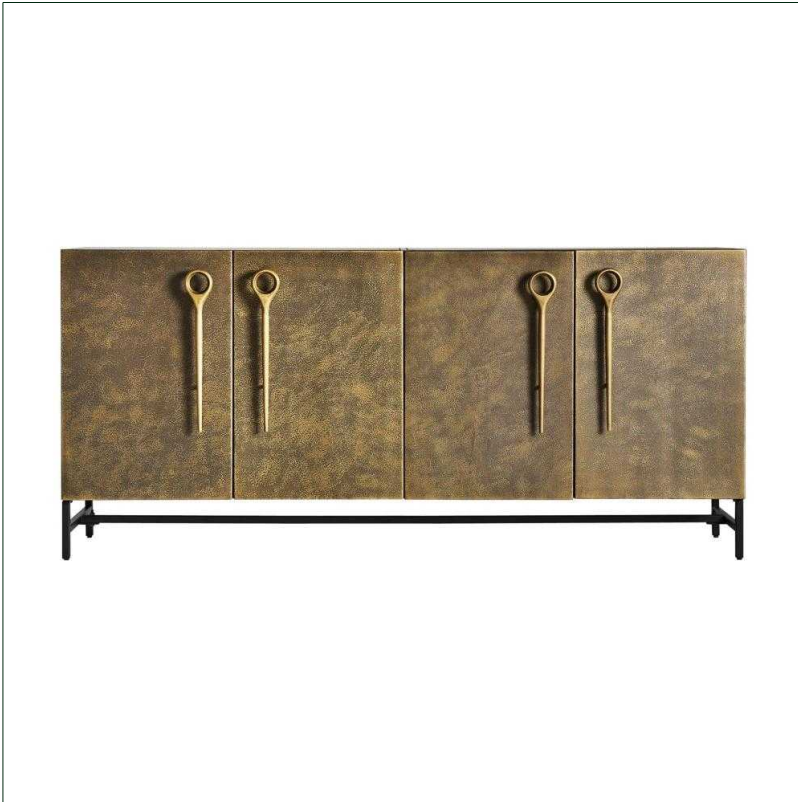

## Ref. 32120 BOULOIRE SIDEBORD

### COMPOSITION

Iron

### DIMENSIONS

Measurements (length x width x height):  
180 x 45 x 83 cm.

Weight:  
68,5 kg.

Number of doors:  
4

Interior space:  
83X40X61 CADA 2 PUERTAS cm.

Number of shelves:  
2

Type of shelves:  
fixed

Height between shelves:  
30 cm.

Max. Weight per shelf:  
15 kg.

Legs dimensions:  
2x2x16 cm.

Space between legs:  
1,76x38 cm.

Board thickness:  
2 cm.

Detachable parts:  
legs

Supported Weight:  
60 kg.

Included:  
Wall hanging system.